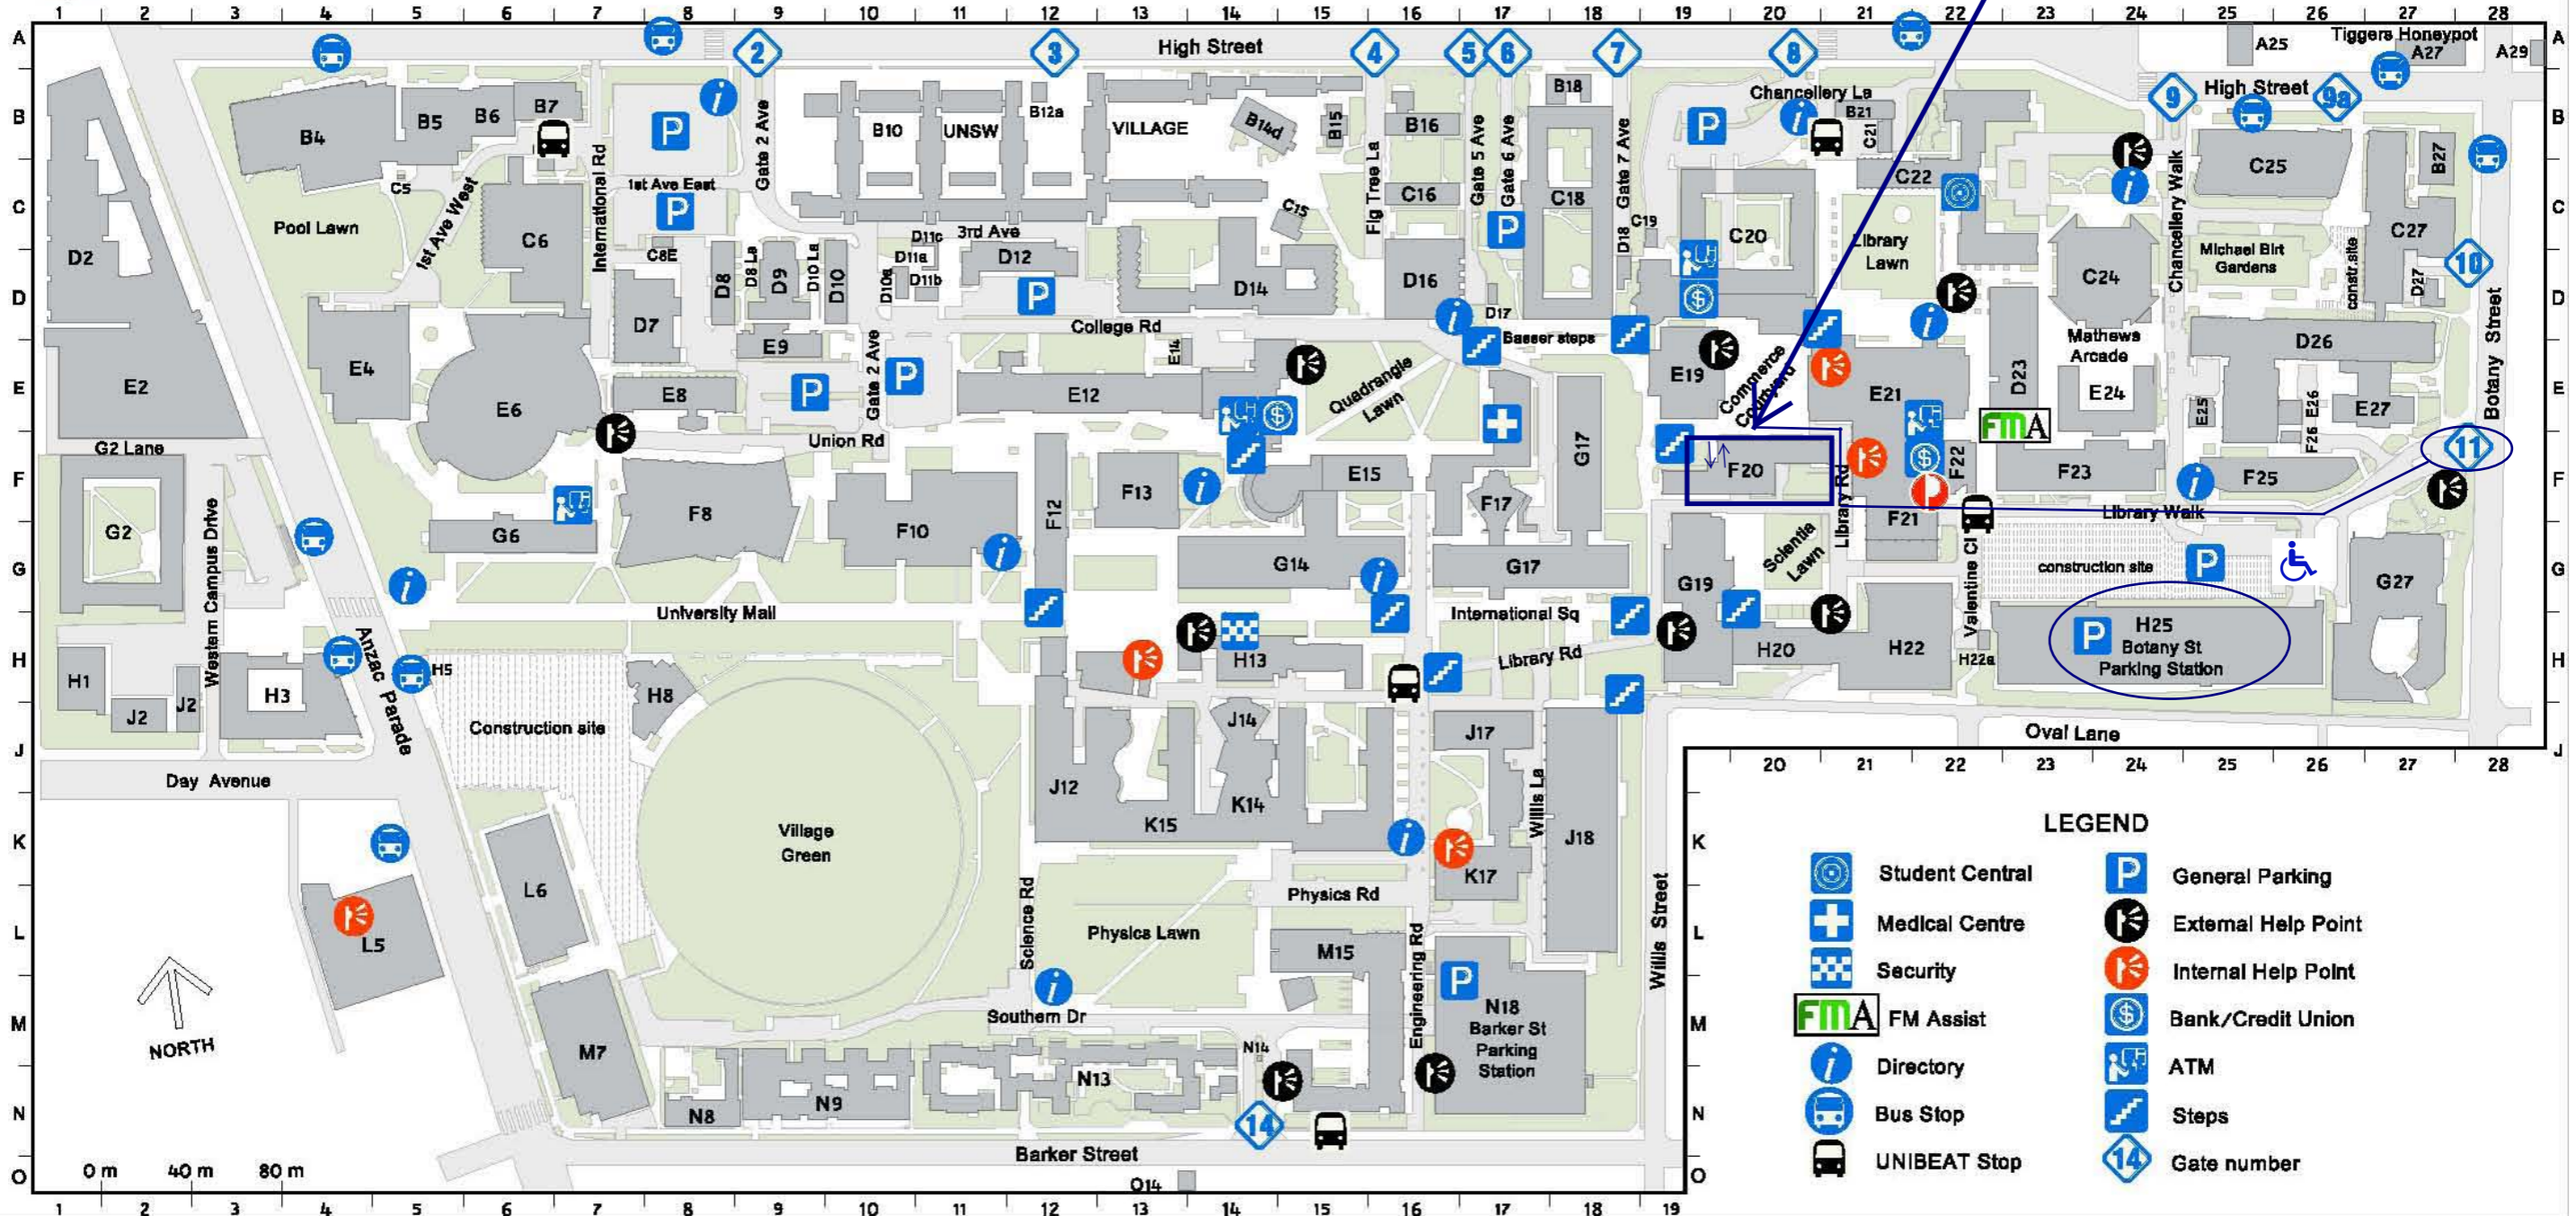

KENSINGTON CAMPUS MAP

Social Policy Research Centre
John Goodsell Building F20, Level 2
Tel: (02) 9385 7800

Telephone 02 9385 1000

Buildings

223 Anzac Parade	L5
AGSM	G27
Australian School of Business	E12
Biological Sciences	D26
Blockhouse	G6
Building D10	D10
Chancellery	C22
Chemical Sciences	F10
Civil Engineering	H20
Computer Science	K17
Dalton	F12
Electrical Engineering	G17
Golf House 38 Botany Street	A27
John Goodsell	F20
John Niland Scientia	G19
Law	F8
Library	E21
Library Stage 2	F21
Lowy Cancer Research Centre	C25
Materials Science	E8
Mathews	F23
Mechanical Engineering	J17

Buildings (cont.)

Metallurgy Process	D7
Morven Brown	C20
Newton	J12
NIDA	D2
Old Main	K15
Pavilions	E24
Petroleum Engineering	D12
Quadrangle	E15
Red Centre	H13
Robert Webster	G14
Roundhouse	E6
Rupert Myers	M15
Sam Cracknell Pavilion	H8
Samuels	F25
Squarehouse	E4
Valentine Annexe	H22
Wallace Wurth	C27
Willis Annexe	J18
University Regiment	H1
UNSW Fare	E24a

Student Accommodation

Barker Apartments	N13
Basser College	C18
Craston College	A25
Goldstein College	D16
International House	C6
Kensington Colleges Office	C18
New College	L6
New College Postgrad. Village	H3
Philip Baxter College	D14
Shalom College	N9
Robert Webster	M7
Warrane College	B10
UNSW Village	B10

Theatres

AGSM Theatre	G27
Allens Arthur Robinson	F8
Biomedical Theatres	E27
Central Lecture Block	E19
Chemical Sciences Theatre	F10
Civil Engineering (G1)	H20
Clancy Auditorium	C24
Fig Tree Theatre	B14d
Gonski Levy Theatre	F8
IO Myers Studio	D9
Keith Burrows Theatre	J14
Law Theatre	F8
CONTACT	E15
Coop program & Scholarship	F21
Counselling Service	E15
Environment Management	F23
Equity and Diversity Unit	F20
Facilities Management	F23
FM Asslat ID Cards	F23
Foundation Studies	L5
Freehills Law Library	F8
Graduate Research School	M15
Human Resources	C22
Independent Learning Centre	G23
Institute of Languages	L5
Macaulay Theatre	D23
Mathews Theatres	G14
New South Global Theatre	K15
Old Main Building (112)	E2
Parade Theatres	K14
Physics Theatre	H13
Red Centre Theatre	F17
Rex Vowels Theatre	G19
Ritchie Theatre	M15
Rupert Myers Theatre	F13
Science Theatre	G15
Webster Theatres	G15

Services

Accommodation Services	C18
Admissions and Enrolments	C22
Alumni Association	C22
Arc @ UNSW	G6
Careers Employment Office	E15
Cashier	C22
Centre UNSW IRMRC	G2
Chaplains	E4
Nura Gill Resource Centre	E15
Nura Gill Student Centre	F21
47 Botany Street	A29
Optometry Vision Sciences	M15
Parking permits etc.	F23
Physiotherapy Clinic	B5
Planning and Development	F23
Post Office	F22
Print Post Plus (P3)	F23
Publishing Printing Services	F23
Religious Centre	E4
Research Services	M15
Security	H13

Services (cont.)